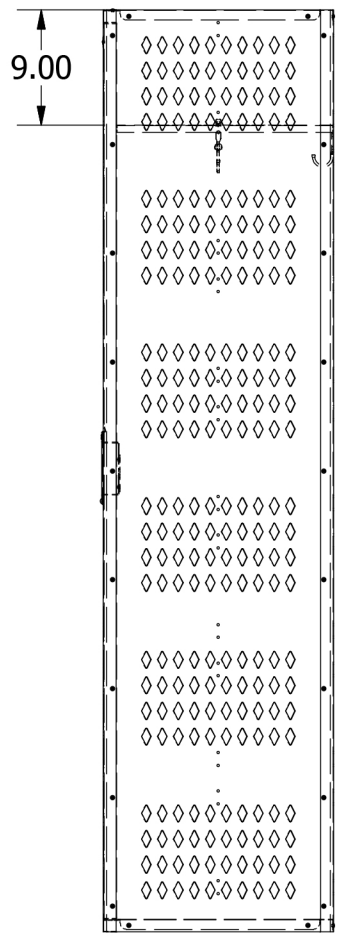

2

1

72" High Single Tier Jorgenson Athletic Locker

Allow $\frac{1}{16}$ " growth per frame

Jorgenson Lockers

1239 South 700 West
Salt Lake City, UT 84104
101 Johnston Circle
Palmetto, GA 30268

Jorgenson Lockers