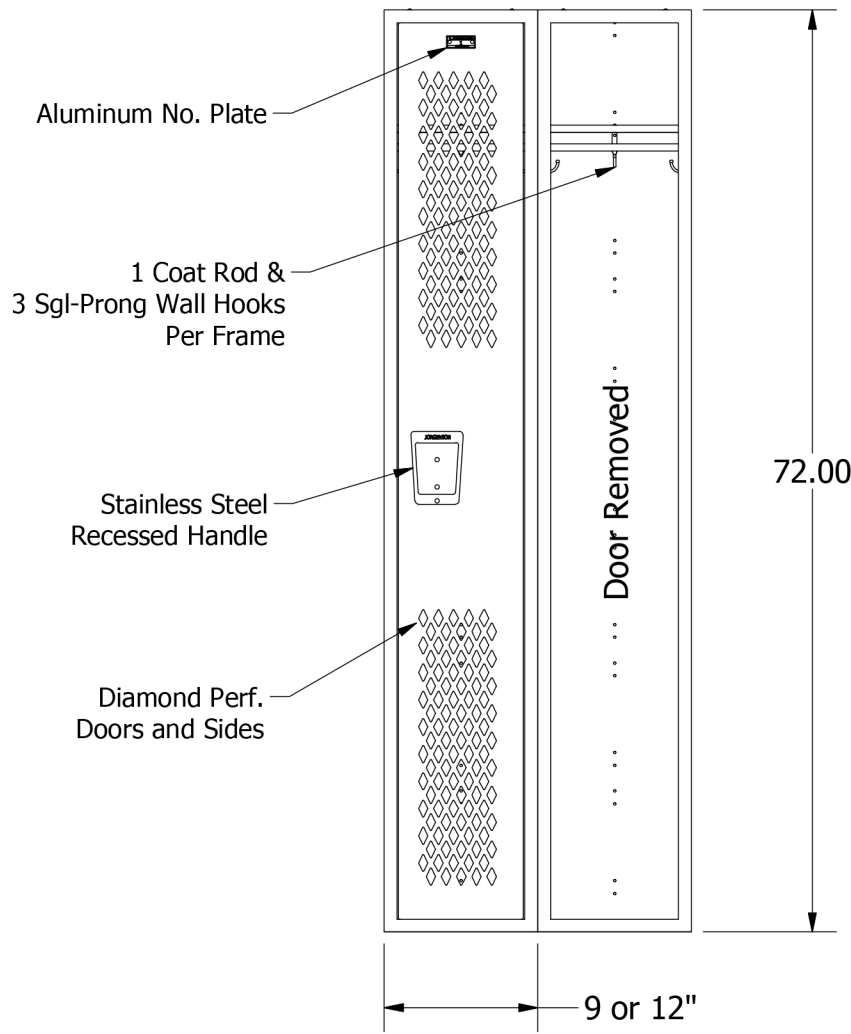

2

1

72" High Single Tier Jorgenson Athletic Locker

Allow $\frac{1}{16}$ " growth per frame

Jorgenson Lockers

1239 South 700 West
Salt Lake City, UT 84104
101 Johnston Circle
Palmetto, GA 30268

Jorgenson Lockers