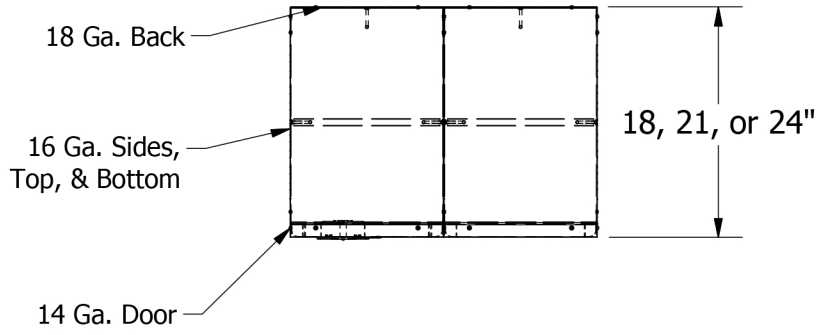

2

1

72" High Single Tier Jorgenson Athletic Locker

Allow $\frac{1}{16}$ " growth per frame

Jorgenson Lockers

1239 South 700 West
Salt Lake City, UT 84104
101 Johnston Circle
Palmetto, GA 30268

Jorgenson Lockers